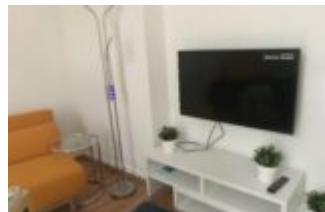

CITY CENTER APARTMENT - STADTMITTE

<https://www.sofortwohnung.de>

Bismarckstr., 40210
Düsseldorf

1.150 €

The apartment has a fully equipped kitchen with a dishwasher, an oven, a microwave, a refrigerator, a toaster, a dining area and a bar area. There is also a Senseo coffee machine and a tea maker with coffee and tea pads. The apartment also features WiFi, a flat-screen cable TV, ironing facilities and a hairdryer. The patio area can be reached via the kitchen. The apartment is only a 3-minute walk from Düsseldorf train station, a 5-minute walk from Königsallee and a 10-minute walk from the old town. By public transport or by car, the property is only 15 minutes from the exhibition grounds and 15-20 minutes from Düsseldorf International Airport.