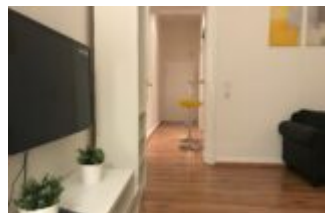

CITY CENTER APARTMENT - STADTMITTE

<https://www.sofortwohnung.de>

Bismarckstr., 40210
Düsseldorf

1.150 €

The apartment has a fully equipped kitchen with a dishwasher, an oven, a microwave, a refrigerator, a toaster, a dining area and a bar area. There is also a Senseo coffee machine and a tea maker with coffee and tea pads. The apartment also features WiFi, a flat-screen cable TV, ironing facilities and a hairdryer. The patio area can be reached via the kitchen. The apartment is only a 3-minute walk from Düsseldorf train station, a 5-minute walk from Königsallee and a 10-minute walk from the old town. By public transport or by car, the property is only 15 minutes from the exhibition grounds and 15-20 minutes from Düsseldorf International Airport.